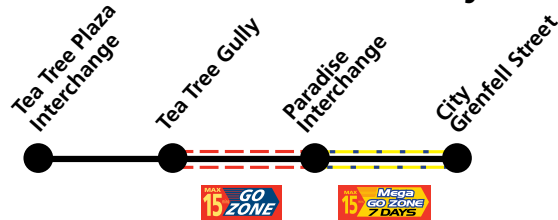

MAX
15 mins
GO ZONE Hope Valley Go Zone

Maximum wait 15 minutes

556 **Tea Tree Plaza Interchange**
via St Agnes

557 **Tea Tree Plaza Interchange**
via Tea Tree Gully

PLEASE NOTE: This timetable can be enlarged for easier reading using the "zoom" tool in your PDF viewer.

Tea Tree Plaza Interchange, St Agnes and Hope Valley → to Tea Tree Gully and Paradise Interchange 557T, 557 and 556

Monday to Friday		Morning - AM																	Afternoon - PM								
Route Number »		557	556	557	556	557	Direct to the City from 7 am to 8.43 am all 556, 556X, 557 and 557X services are direct to the City via the O-Bahn - see timetable 'ONE' 1											556	557	556	557	556	557	556	557	556	557
Tea Tree Plaza Interchange	G	5.31	-	6.01	-	6.31	9.12	9.13	9.42	9.43	10.12	10.13	10.42	10.43	11.12	11.13	11.42	11.43	12.12	12.13							
Tolley Road	42	-	6.00	-	6.30	-	9.15	-	9.45	-	10.15	-	10.45	-	11.15	-	11.45	-	12.15	-							
North East Road	52	5.35	-	6.05	-	6.35	-	9.20	-	9.50	-	10.20	-	10.50	-	11.20	-	11.50	-	12.20	12.20						
Valley Road	38	5.48	6.03	6.18	6.33	6.48	9.18	9.33	9.48	10.03	10.18	10.33	10.48	11.03	11.18	11.33	11.48	12.03	12.18	12.33							
Lower North East Road	34	5.53	6.08	6.23	6.38	6.53	9.23	9.37	9.52	10.07	10.22	10.37	10.52	11.07	11.22	11.37	11.52	12.07	12.22	12.37							
Paradise Interchange		6.03	6.18	6.33	6.48	7.03	9.32	9.47	10.02	10.17	10.32	10.47	11.02	11.17	11.32	11.47	12.02	12.17	12.32	12.47							