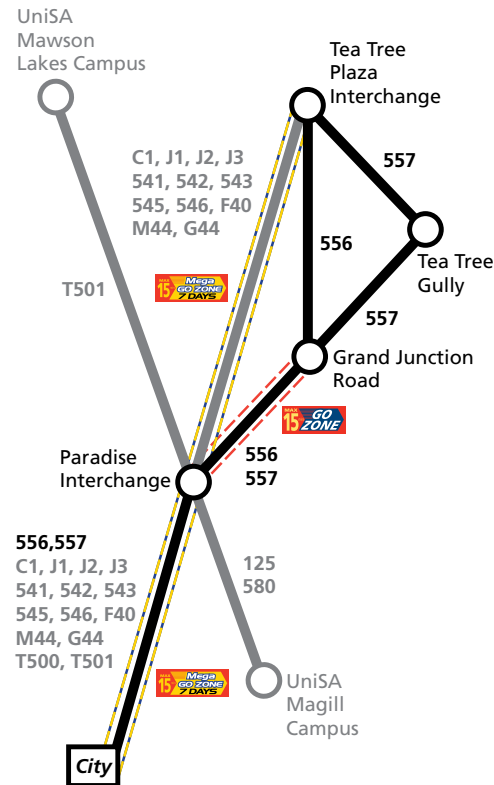

557, 557X

Tea Tree Plaza Interchange to City via Tea Tree Gully

From zone G Tea Tree Plaza Interchange via North East Road, Park Street, Perseverance Road, Lower North East Road, Josephine Street, Amber Road, Barracks Road, Grand Junction Road, Valley Road, Lower North East Road, Darley Road, Paradise Interchange and then same as above route 556 to the terminus stop W4 Currie Street, City. Returning via the above route to Tea Tree Plaza Interchange. *557X buses operate express between Paradise Interchange and the City (do not service Klemzig Station).*

557S

City to stop 47 North East Road, St Agnes

Same as above route 557 from the City to the terminus stop 47 North East Road, St Agnes.

557T

Tea Tree Plaza Interchange to Tea Tree Gully

Same as above route 557 from Tea Tree Plaza Interchange to the terminus stop 51B North East Road, Tea Tree Gully.

Maximum 15 minutes Go Zone

A Go Zone is not a route but a zone that promises a high frequency of services within that clearly defined zone, using a variety of different bus route numbers that service all stops in that zone.

From Tea Tree Plaza Interchange to stop 38A, catch buses 556, 557 and 557S every 15 minutes between 7.30 am and 6.30 pm Monday to Friday and every 30 minutes at night, Saturday, Sunday and public holidays.

Adelaide Metro options in your area

PLEASE NOTE:
This timetable can be enlarged for easier reading using the "zoom" tool in your PDF viewer.

MAX 15 GO ZONE This timetable includes the Hope Valley Go Zone

Adelaide Metro InfoLine

Lines open 7 am - 8 pm daily

Call 8210 1000

Adelaide Metro InfoCentre

Corner King William and Currie Streets, Adelaide

www.adelaidemetro.com.au

Government of South Australia